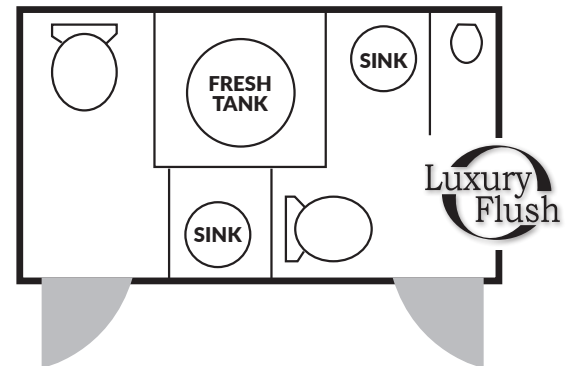

PORTA PARTY

2 STATION

PORTA PARTY RESTROOM TRAILER

MAIN FEATURES INCLUDE:

- Motorized Squatty Feet
- Perfect Selfie Station
- Audio and Video Manipulated Urinal
- Assorted Containers with Customizable Gumball Goodie Treat*
- Soap Dispenser Voting System
- 40" Waterproof Monitors with Customizable Slide Show, Videos or Music
- Exterior LED Lighting
- 16 ft L (Includes the tongue) x 10 ft W (Include the stairs)
- 200 Gallon Fresh Water Tank
- 350 Gallon Waste Tank
- 1 Women's Stall with a Single Sink Vanity
- 1 Flushing Urinal and 1 Men's Stall with Single Sink Vanity
- Corian Style Solid Surface Countertops
- LED Ceiling Lighting with wall sconces in stalls and common area

* Customer to provide treats.

WATER AND POWER REQUIREMENTS:

- Requires a 30 amp circuit due to the AC unit
- The unit has a built-in generator, if needed
- Standard hose hook-up

Live poll voting displays triggered by the soap spout you place your hands under. 12" screens display results and graphics of choice.

Men's urinal gives you the chance to change your surroundings, with your stream. Utilizing 24 sensors embedded in the ring of the urinal you can strike certain "notes" while doing your business.